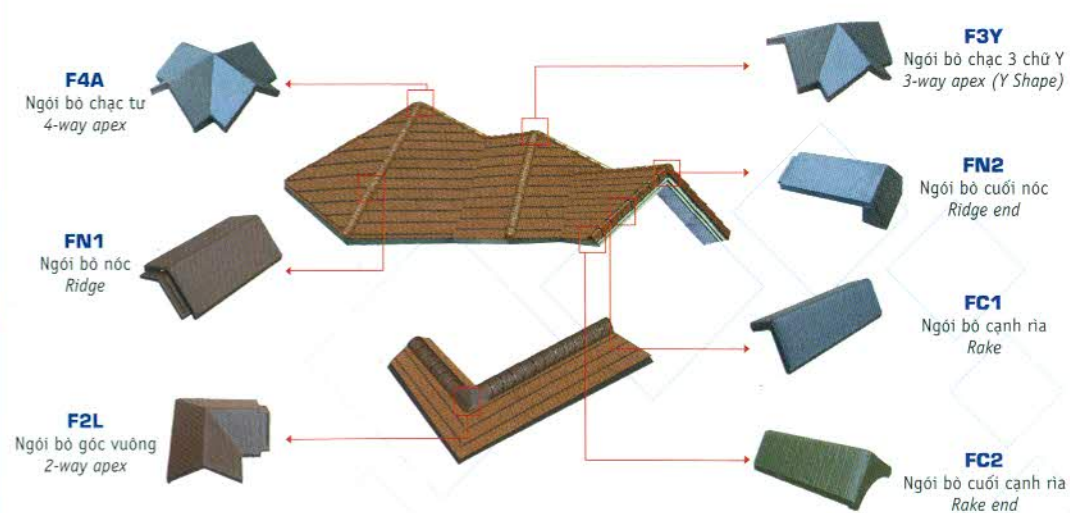

GR - 24
Ghi - Grey

Covered in colour

Secoin concrete roof tiles are manufactured following wet pressing technology from Japan. Apart from outstanding characteristics over other roofing materials: lighter, higher bending strength, anti-moss, heat resistance - water resistance - sound insulation, Secoin roof tiles are available in 3 designs: big wave tile, small wave tile, stone-like tile, bringing to our customers a perfect choice for their roof.

Phụ kiện sóng nhỏ & sóng lớn

Accessories for small and big wave roof tiles

Phụ kiện ngói giả đá

Accessories for stone-like roof tiles

	Kích thước (mm) Tile Size (mm)	Trọng lượng (kg/viên) Weight per tile (kg/pc)
Ngói Sóng nhỏ Small wave roof tile	424 x 335	3,9 ± 0,1kg
Ngói Sóng lớn Big wave roof tile	424 x 335	3,9 ± 0,1kg
Ngói Giả đá Stone-like roof tile	345 x 406	4,8 ± 0,1kg