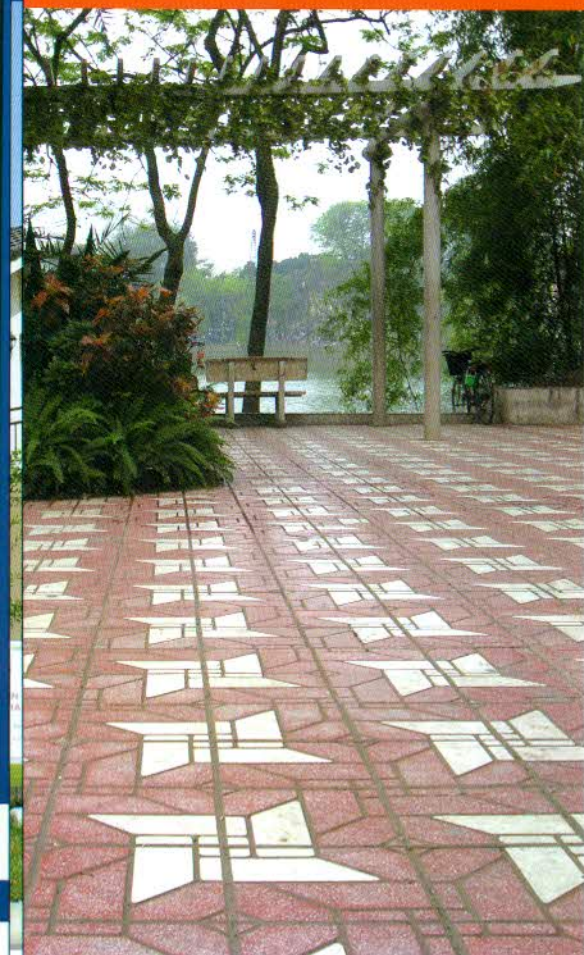

RT-40-4233

RT-40-2072/1

RT-30-170

OD2-40-1001

OD2-40-2044

OD2-33-4277

King of outdoor tile

Originating from the idea of bringing outdoor tiles more and more luxurious and close to the nature, Secoin has introduced artistic outdoor tiles with special patterns and colors. These are highly decorative tiles composed of high-grade marble chips and produced on modern line of equipment.