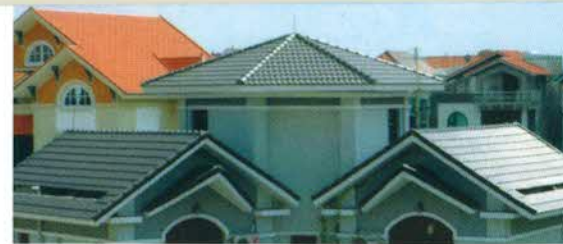

GR - 24
Ghi - Grey

Covered in colour

Secoin concrete roof tiles are manufactured following wet pressing technology from Japan. Apart from outstanding characteristics over other roofing materials: lighter, higher bending strength, anti-moss, heat resistance - water resistance - sound insulation, Secoin roof tiles are available in 3 designs: big wave tile, small wave tile, stone-like tile, bringing to our customers a perfect choice for their roof.