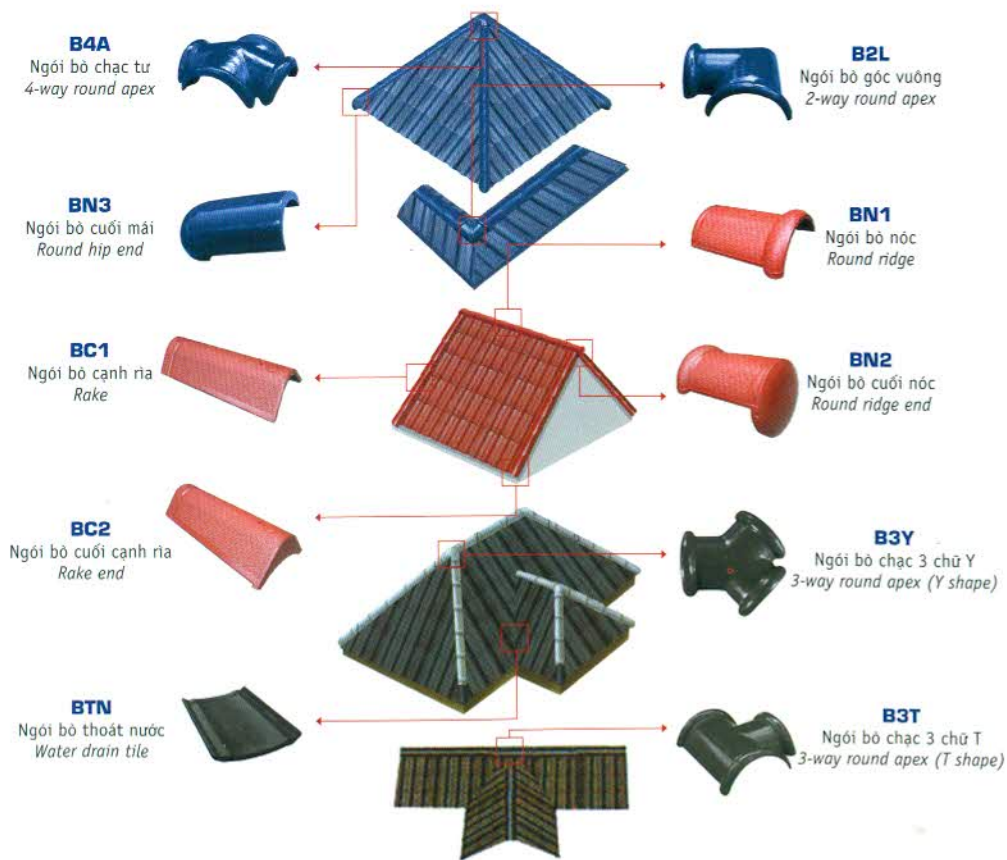

GR - 24
Ghi - Grey

Covered in colour

Secoin concrete roof tiles are manufactured following wet pressing technology from Japan. Apart from outstanding characteristics over other roofing materials: lighter, higher bending strength, anti-moss, heat resistance - water resistance - sound insulation, Secoin roof tiles are available in 3 designs: big wave tile, small wave tile, stone-like tile, bringing to our customers a perfect choice for their roof.

Phụ kiện sóng nhỏ & sóng lớn

Accessories for small and big wave roof tiles

Phụ kiện ngói giả đá

Accessories for stone-like roof tiles

	Kích thước (mm) Tile Size (mm)	Trọng lượng (kg/viên) Weight per tile (kg/pc)
Ngói Sóng nhỏ Small wave roof tile	424 x 335	3,9 ± 0,1kg
Ngói Sóng lớn Big wave roof tile	424 x 335	3,9 ± 0,1kg
Ngói Giả đá Stone-like roof tile	345 x 406	4,8 ± 0,1kg